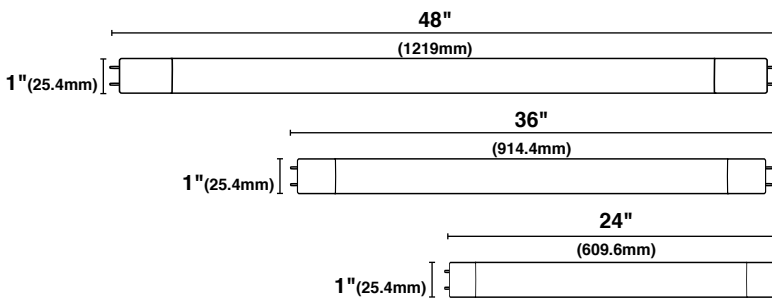

Savings Comparison

* Maintenance costs based on 15 minutes at \$40 per/hr
 * Energy costs based on \$0.11 kWh

Ordering Information

	Lamp Wattage	System Wattage [§]	Base	Product #	Product Code	Color Temp.	CRI	Lumens	Useful Life*	Beam Spread	Pkg. Qty.	MOL	THD	DLC [®] Qualified	Equivalent Wattage
☼	8	10	G13	84068	T824FR8/835/DIR2/LED	3500K	82	1250	50,000	270°	1/25	24"	<20%	Yes	17
☼	8	10	G13	84069	T824FR8/840/DIR2/LED	4000K	82	1250	50,000	270°	1/25	24"	<20%	Yes	17
☼	8	10	G13	84070	T824FR8/850/DIR2/LED	5000K	82	1250	50,000	270°	1/25	24"	<20%	Yes	17
	11	13	G13	83071	T836FR11/835/DIR/LED	3500K	82	1400	50,000	270°	1/25	36"	<20%	No	25
	11	13	G13	83072	T836FR11/840/DIR/LED	4000K	82	1450	50,000	270°	1/25	36"	<20%	No	25
	11	13	G13	83073	T836FR11/850/DIR/LED	5000K	82	1450	50,000	270°	1/25	36"	<20%	No	25
☼	11.5	14.5	G13	81880	T8FR11/835/DIR2/LED	3500K	82	1800	50,000	270°	1/25	48"	<20%	Yes	32
☼	11.5	14.5	G13	81881	T8FR11/840/DIR2/LED	4000K	82	1800	50,000	270°	1/25	48"	<20%	Yes	32
☼	11.5	14.5	G13	81882	T8FR11/850/DIR2/LED	5000K	82	1800	50,000	270°	1/25	48"	<20%	Yes	32