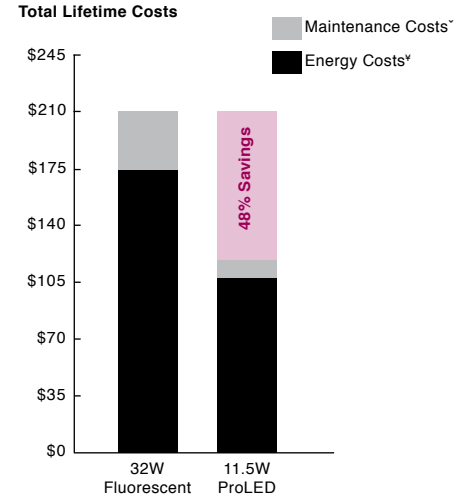

Savings Comparison

* Maintenance costs based on 15 minutes at \$40 per/hr
 * Energy costs based on \$0.11 kWh

Ordering Information

	Lamp Wattage	System Wattage [§]	Base	Product #	Product Code	Color Temp.	CRI	Lumens	Useful Life*	Beam Spread	Pkg. Qty.	MOL	THD	DLC [®] Qualified	Equivalent Wattage
☼	8	10	G13	84068	T824FR8/835/DIR2/LED	3500K	82	1250	50,000	270°	1/25	24"	<20%	Yes	17
☼	8	10	G13	84069	T824FR8/840/DIR2/LED	4000K	82	1250	50,000	270°	1/25	24"	<20%	Yes	17
☼	8	10	G13	84070	T824FR8/850/DIR2/LED	5000K	82	1250	50,000	270°	1/25	24"	<20%	Yes	17
	11	13	G13	83071	T836FR11/835/DIR/LED	3500K	82	1400	50,000	270°	1/25	36"	<20%	No	25
	11	13	G13	83072	T836FR11/840/DIR/LED	4000K	82	1450	50,000	270°	1/25	36"	<20%	No	25
	11	13	G13	83073	T836FR11/850/DIR/LED	5000K	82	1450	50,000	270°	1/25	36"	<20%	No	25
☼	11.5	14.5	G13	81880	T8FR11/835/DIR2/LED	3500K	82	1800	50,000	270°	1/25	48"	<20%	Yes	32
☼	11.5	14.5	G13	81881	T8FR11/840/DIR2/LED	4000K	82	1800	50,000	270°	1/25	48"	<20%	Yes	32
☼	11.5	14.5	G13	81882	T8FR11/850/DIR2/LED	5000K	82	1800	50,000	270°	1/25	48"	<20%	Yes	32