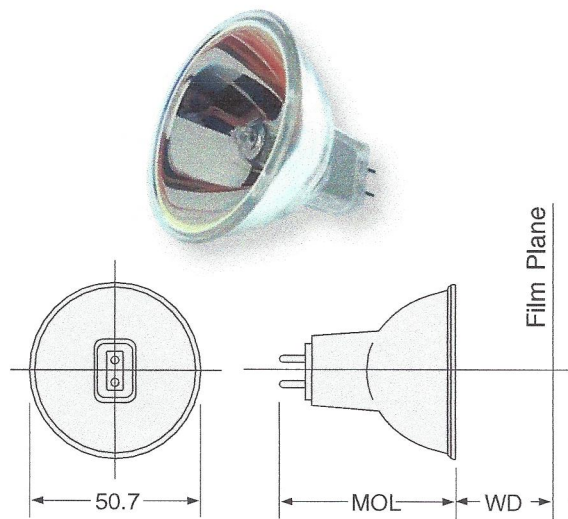

* Special Order Item

Center Screen Illuminance - Approximate value for reference only

GX5.3